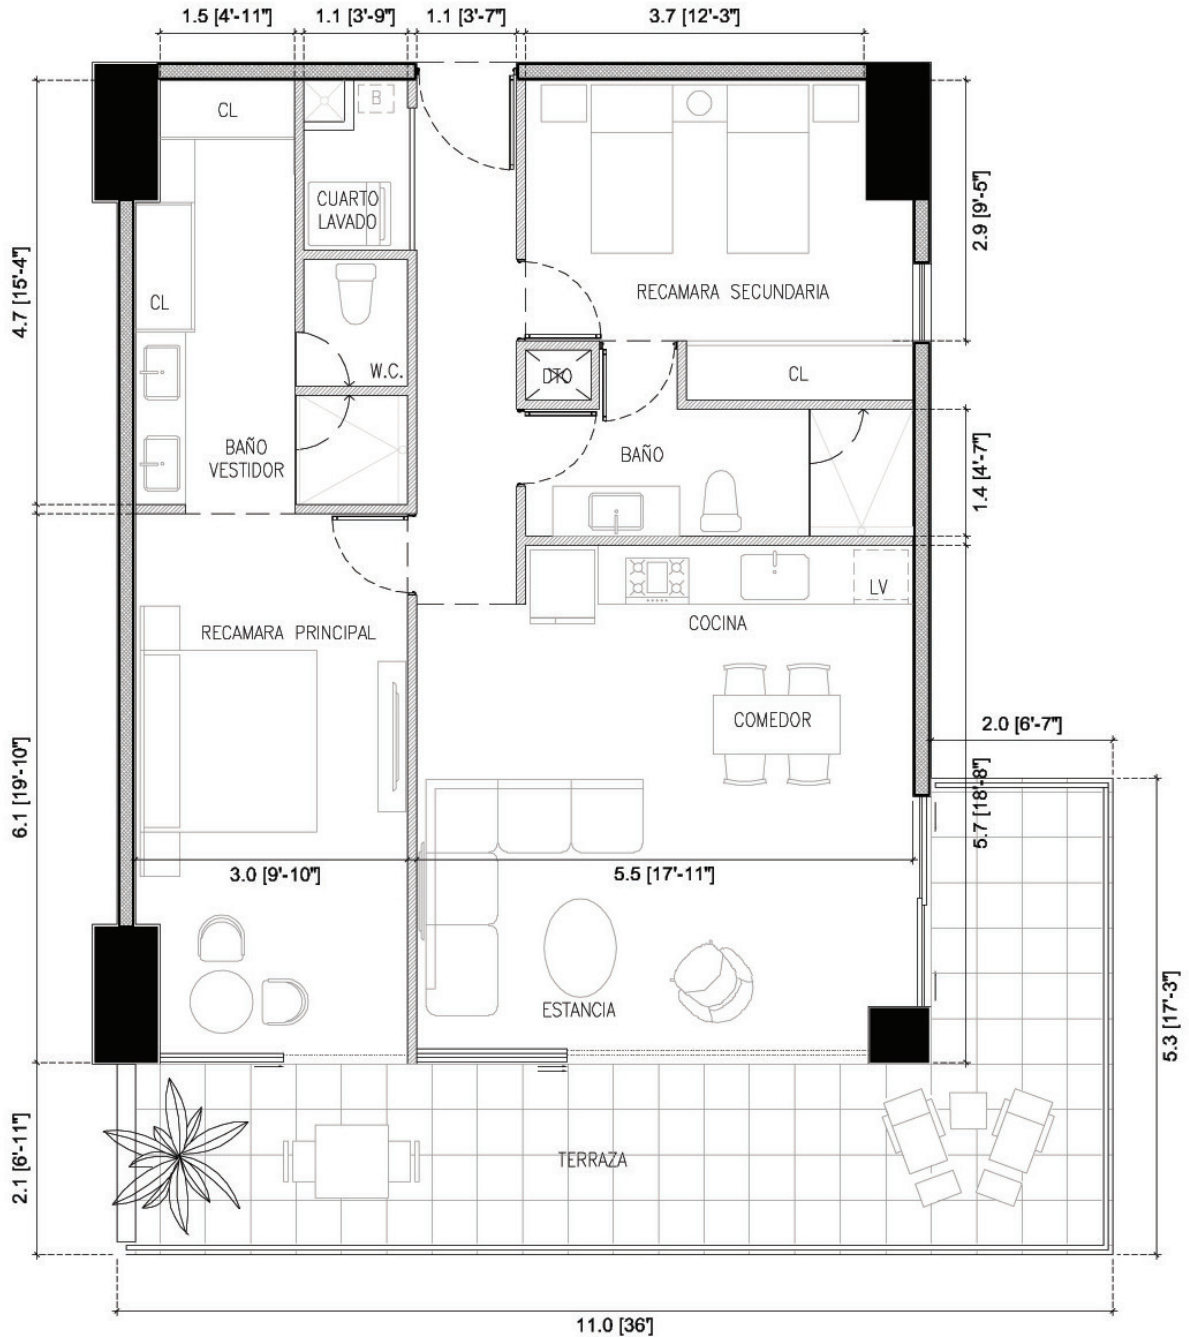

OASIS

UNIT TYPE D-3	UNIT 712		A.C. AREA = 1,054 TERRACE = 314 TOTAL = 1,368	SF
DATE Dec 16, 2021	LEVEL 7		A.C. AREA = 97.92 TERRACE = 29.13 TOTAL = 127.05	M2
EXHIBIT B				

Disclaimer: All efforts have been made to ensure the accuracy of this floor plan. Changes may be made during the development process and dimensions, fixtures, finishes and specifications are subject to change without notice. Window placement, terrace configuration, closet sizes and living areas may vary slightly within each plan type.