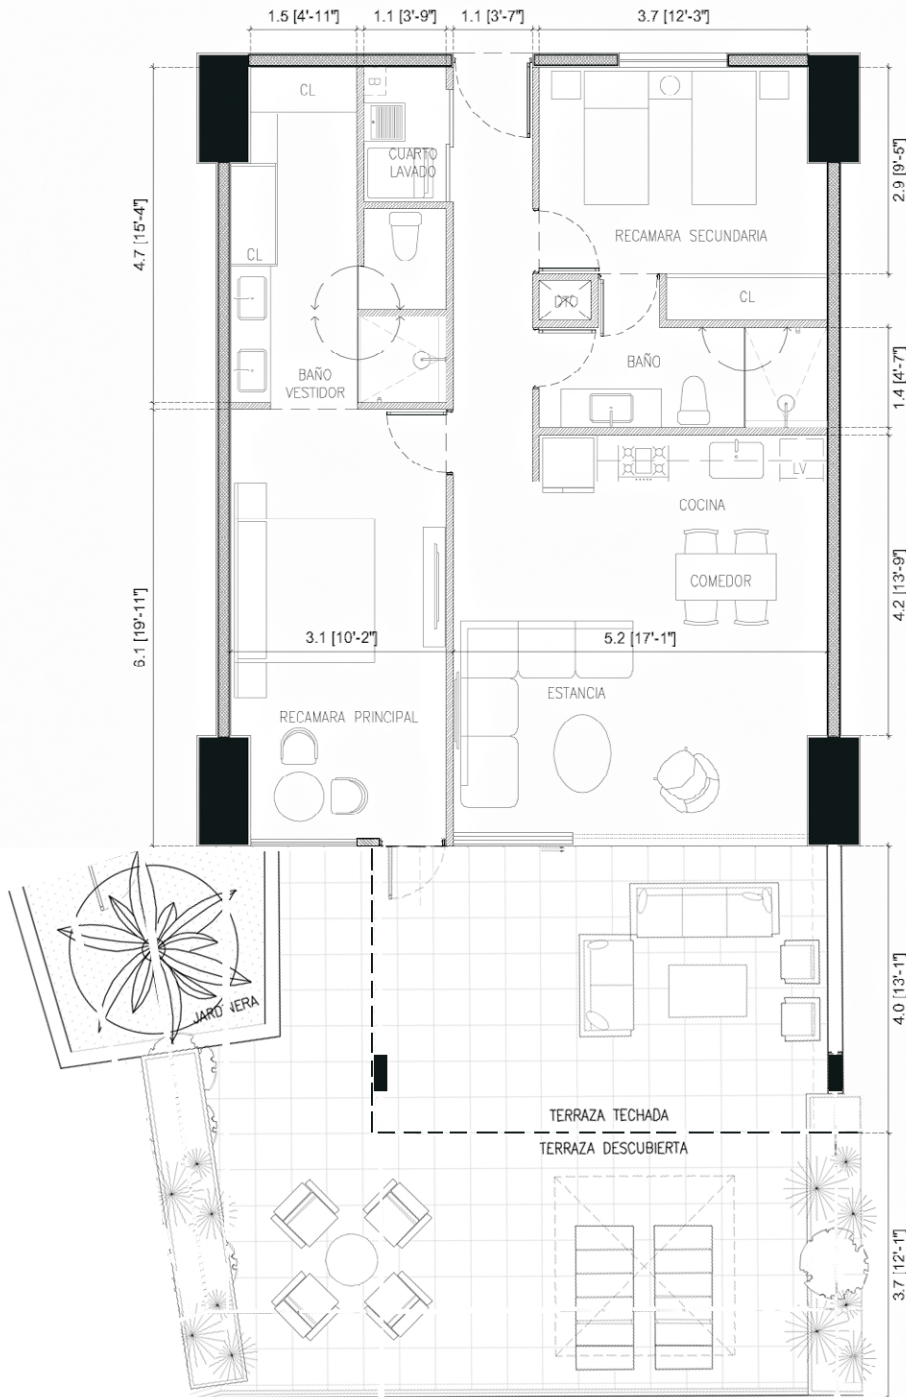

# OASIS

UNIT TYPE	<b>UNIT</b>	<b>107</b>		A.C. AREA = 1,010 TERRACE = 676 <b>TOTAL = 1,686</b>	<b>SF</b>
DATE	<b>LEVEL</b>	<b>1</b>		A.C. AREA = 93.84 TERRACE = 62.84 <b>TOTAL = 156.68</b>	<b>M2</b>
EXHIBIT <b>B</b>					

Disclaimer: All efforts have been made to ensure the accuracy of this floor plan. Changes may be made during the development process and dimensions, fixtures, finishes and specifications are subject to change without notice. Window placement, terrace configuration, closet sizes and living areas may vary slightly within each plan type.